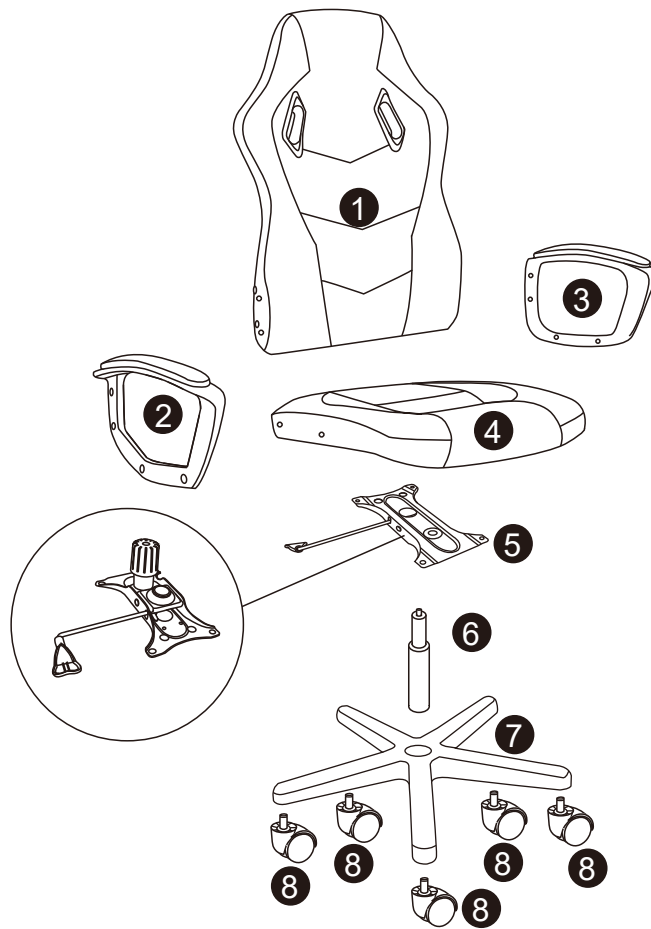

CAUTION: FREQUENT EXPOSURE TO DIRECT SUNLIGHT OR SIMILAR SOURCES MAY CAUSE THE SURFACE TO DISCOLOUR OR FADE.

Birlea

Suppliers of inspiration

Parts List

PART	DESCRIPTION	QTY	BOX	PART	DESCRIPTION	QTY	BOX
1	Backrest	1	1	6	Gas Lift	1	1
2	Right Armrest	1	1	7	Star Base	1	1
3	Left Armrest	1	1	8	Castor	5	1
4	Seat Cushion	1	1				
5	Mechanism	1	1				